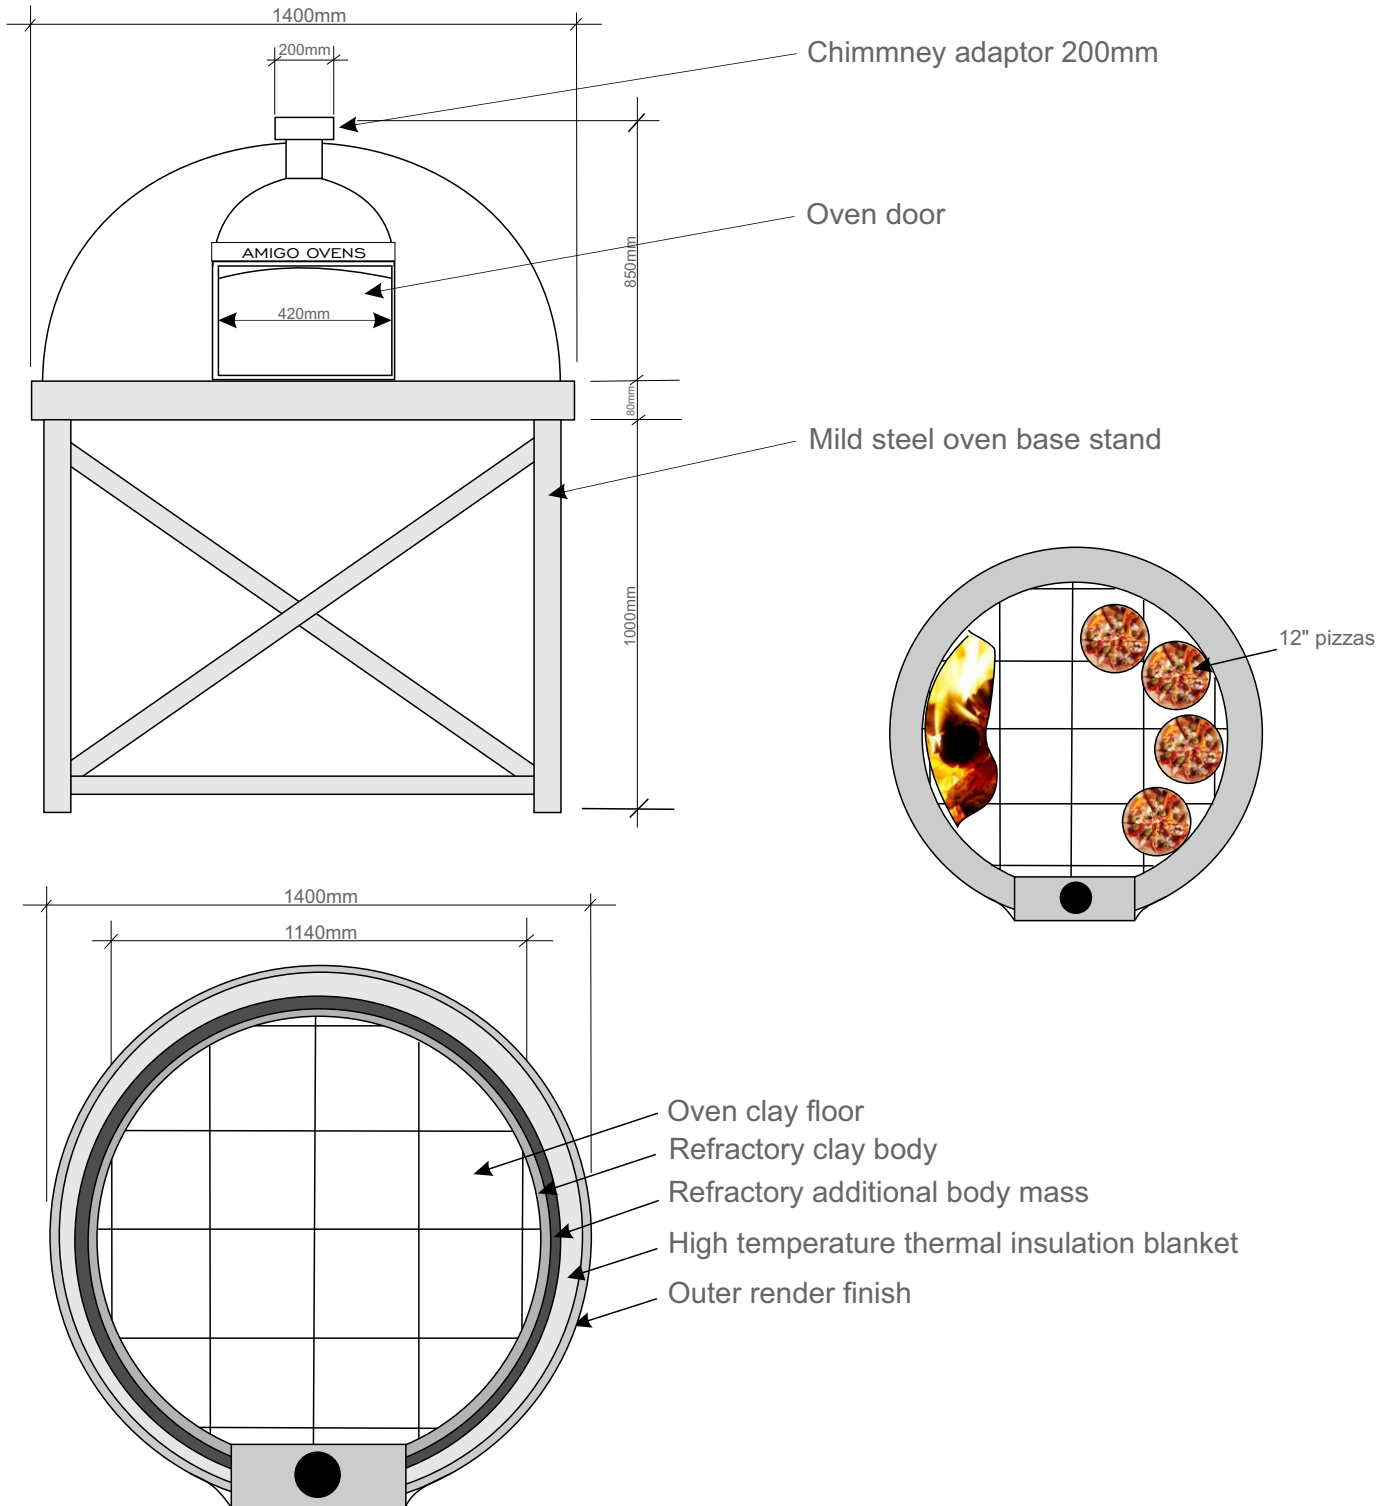

# COMMERCIAL 1400mm

Wood fired oven with Gas as an optional extra

Oven weight: 1200kgs  
Combustible clearance (above): 250mm  
Combustible clearance (sides): 50mm